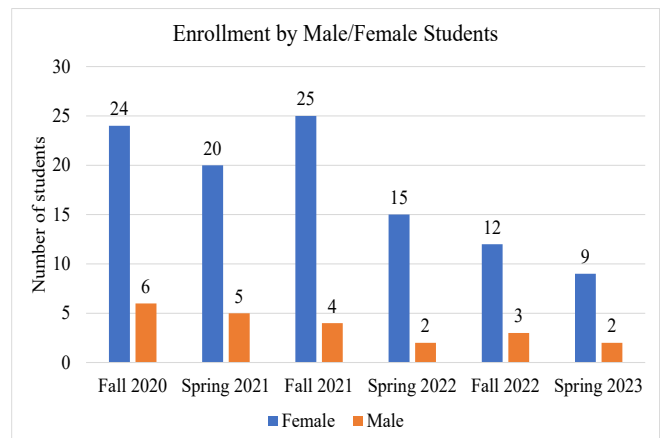

Biology, Bachelor Degree

The following student enrollment data is based on Census Day count here at Navajo Technical University. Census day count (or Freeze Day count) is collected on the third Friday after the semester begins. Student Status refers to the status of the student upon enrollment for that semester. Full-time students are students who enrolled for 12 credit or more and student classification refers to the academic student standing. For more information, please contact Sheena Begay, Director of Institutional Data and Reporting at sheena.begay@navajotech.edu.