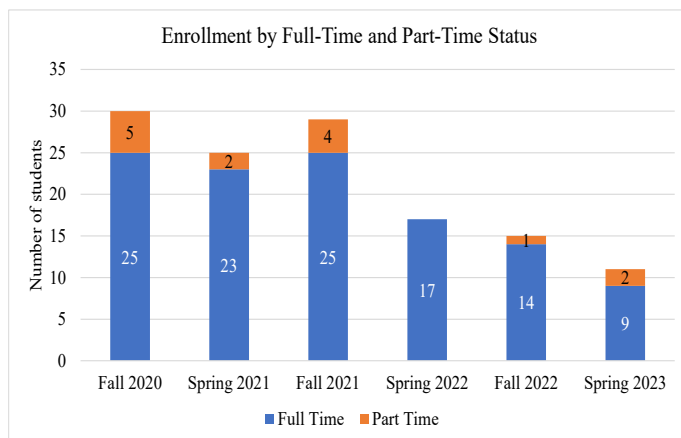

Biology, Bachelor Degree

The following student enrollment data is based on Census Day count here at Navajo Technical University. Census day count (or Freeze Day count) is collected on the third Friday after the semester begins. Student Status refers to the status of the student upon enrollment for that semester. Full-time students are students who enrolled for 12 credit or more and student classification refers to the academic student standing. For more information, please contact Sheena Begay, Director of Institutional Data and Reporting at sheena.begay@navajotech.edu.