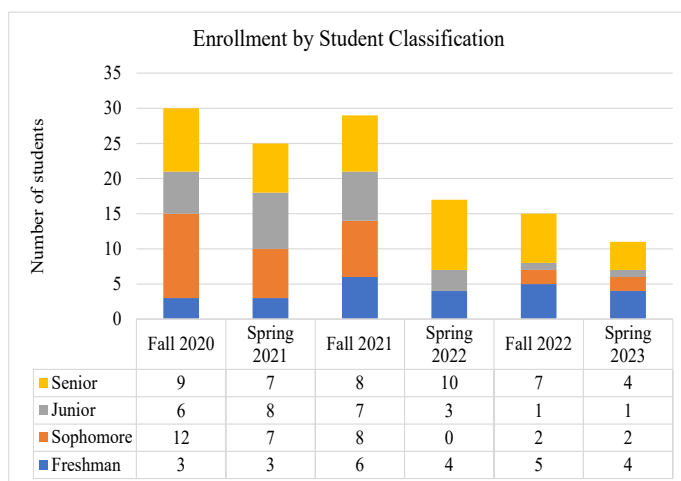

Biology, Bachelor Degree

The following student enrollment data is based on Census Day count here at Navajo Technical University. Census day count (or Freeze Day count) is collected on the third Friday after the semester begins. Student Status refers to the status of the student upon enrollment for that semester. Full-time students are students who enrolled for 12 credit or more and student classification refers to the academic student standing. For more information, please contact Sheena Begay, Director of Institutional Data and Reporting at sheena.begay@navajotech.edu.

Number of Degree or Certificate Conferred Students by Semester	
Fall 2020	0
Spring 2021	3
Fall 2021	1
Spring 2022	3
Fall 2022	4
Spring 2023	1