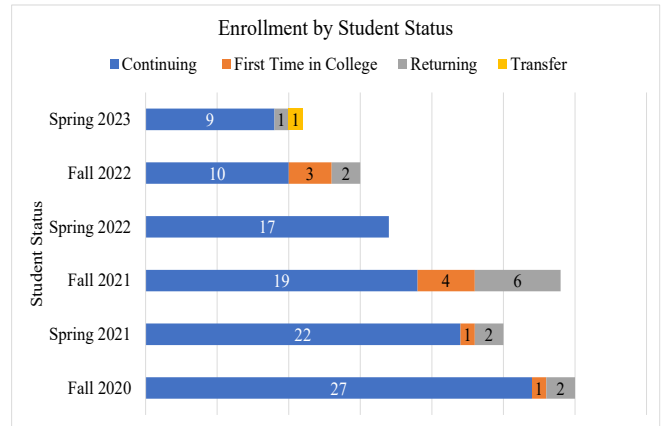

Biology, Bachelor Degree

The following student enrollment data is based on Census Day count here at Navajo Technical University. Census day count (or Freeze Day count) is collected on the third Friday after the semester begins. Student Status refers to the status of the student upon enrollment for that semester. Full-time students are students who enrolled for 12 credit or more and student classification refers to the academic student standing. For more information, please contact Sheena Begay, Director of Institutional Data and Reporting at sheena.begay@navajotech.edu.