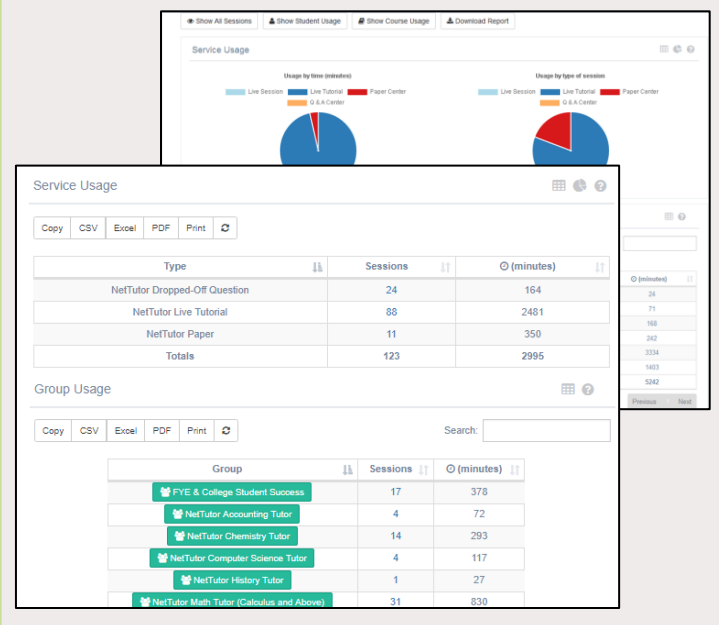

ABOUT LSI

Link-Systems International (LSI) is an eLearning solutions provider committed to student success.

CONTACT US

(813) 674-0660

info-request@nettutor.com